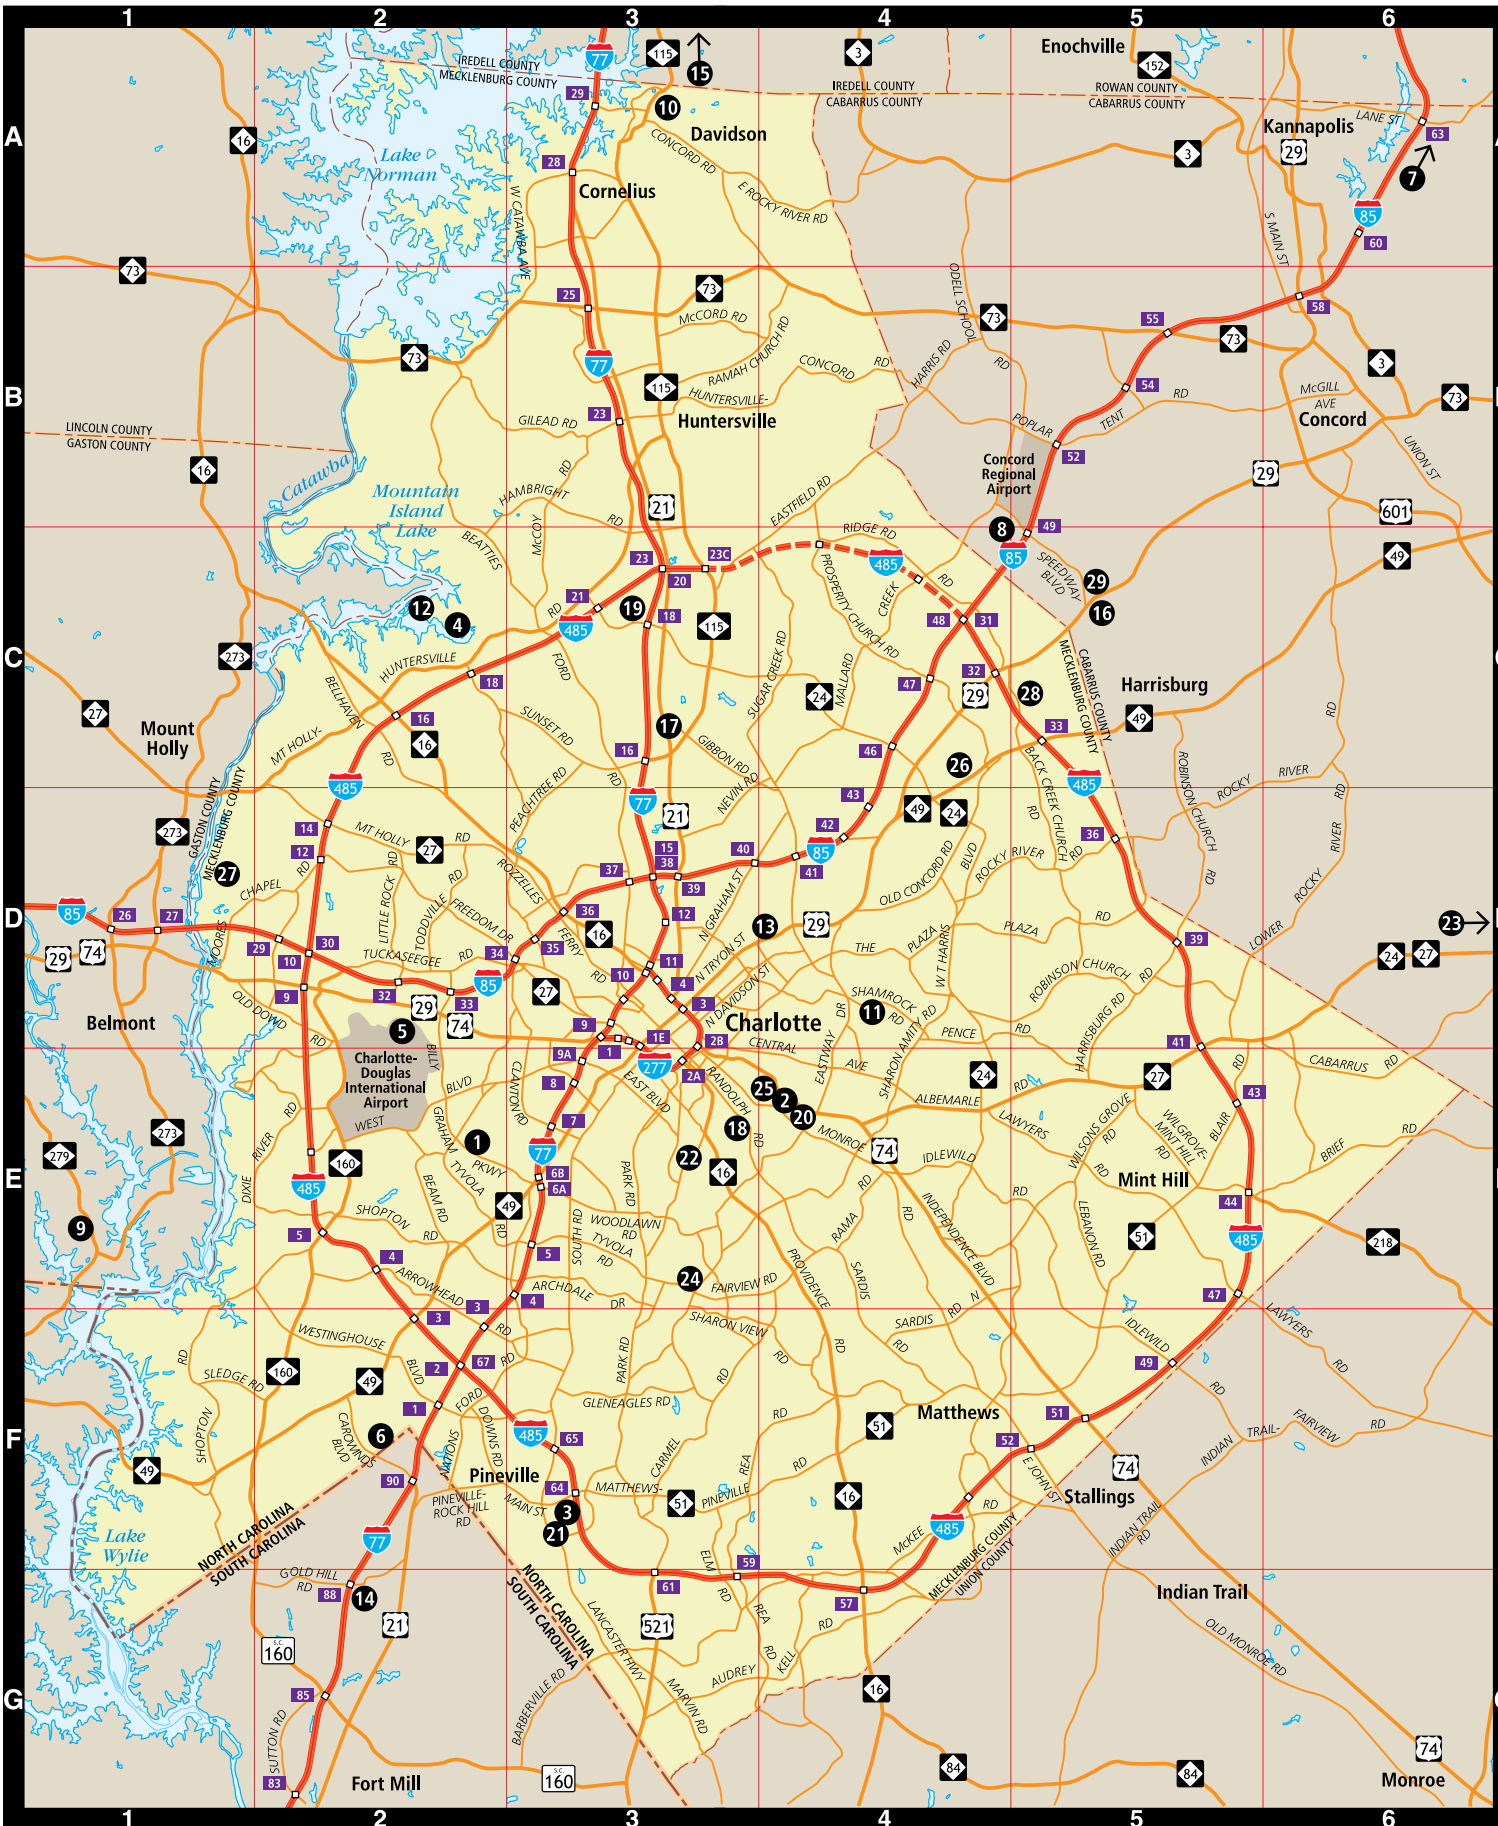

← Mecklenburg County

1 Billy Graham Library (E2)
4330 Westmont Drive
(704) 401-3200

2 Bojangles' Coliseum (E4)
2700 East Independence Boulevard
(704) 372-3600

3 Carolina Place Mall (F3)
11025 Carolina Place Parkway
Pineville, NC
(704) 542-4111

4 Carolina Raptor Center (C2)
6000 Sample Road
Huntersville, NC
(704) 875-8814

5 Carolina's Aviation Museum (D2)
4108 Minuteman Way
(704) 359-8442

6 Carowinds (F2)
I-77 & 14523
Carowinds Boulevard
(704) 588-2600

7 Childress Vineyards (A6)
1000 Childress Vineyards Road
Lexington, NC
(336) 236-9463

8 Concord Mills (C4)
8111 Concord Mills Boulevard
(704) 979-5000

9 Daniel Stowe Botanical Garden (E1)
6500 South New Hope Road
Belmont, NC
(704) 825-4490

10 Davidson College (A3)
209 Ridge Road
Davidson, NC
(704) 894-2240

11 Hezekiah Alexander Home Site & Charlotte Museum of History (D4)
3500 Shamrock Drive
(704) 568-1774

12 Historic Latta Plantation (C2)
5225 Sample Road
Huntersville, NC
(704) 875-2312

13 Historic Rosedale (D4)
3427 North Tryon Street
(704) 335-0325

14 Knights Stadium (G2)
2880 Deerfield Road
Fort Mill, SC
(704) 357-8071

15 Lazy 5 Ranch (A3)
15100 Hwy 150 East
 Mooresville, NC
(704) 663-5100

16 Charlotte Motor Speedway (C5)
5555 Concord Parkway South
Concord, NC
(704) 455-3200

17 Metrolina Trade Show Expo (C3)
7100 Statesville Road
(704) 596-4650

18 Mint Museum Randolph (E3)
2730 Randolph Road
(704) 337-2000

19 Northlake Mall (C3)
6801 Northlake Mall Drive
(704) 921-2005

20 Ovens Auditorium (E4)
2700 East Independence Boulevard
(704) 372-3600

21 President James K. Polk State Historic Site (F3)
12031 Lancaster Highway
Pineville, NC
(704) 889-7145

22 Queens University (E3)
1900 Selwyn Avenue
(704) 337-2200

23 Reed Gold Mine (D6)
9621 Reed Mine Road
Midland, NC
(704) 721-4653

24 SouthPark Mall (E3)
4400 Sharon Road
(704) 364-4411

25 The Park (E4)
2500 East Independence Boulevard
(704) 333-7709

26 University of North Carolina at Charlotte (C4)
9201 University City Boulevard
(704) 687-2000

27 U.S. National Whitewater Center (D1)
5000 Whitewater Center Parkway
(704) 391-3900

28 Verizon Wireless Amphitheatre (C5)
707 Pavilion Boulevard
(704) 549-5555

29 zMax Dragway (C5)
5555 Concord Parkway South
(704) 455-3205